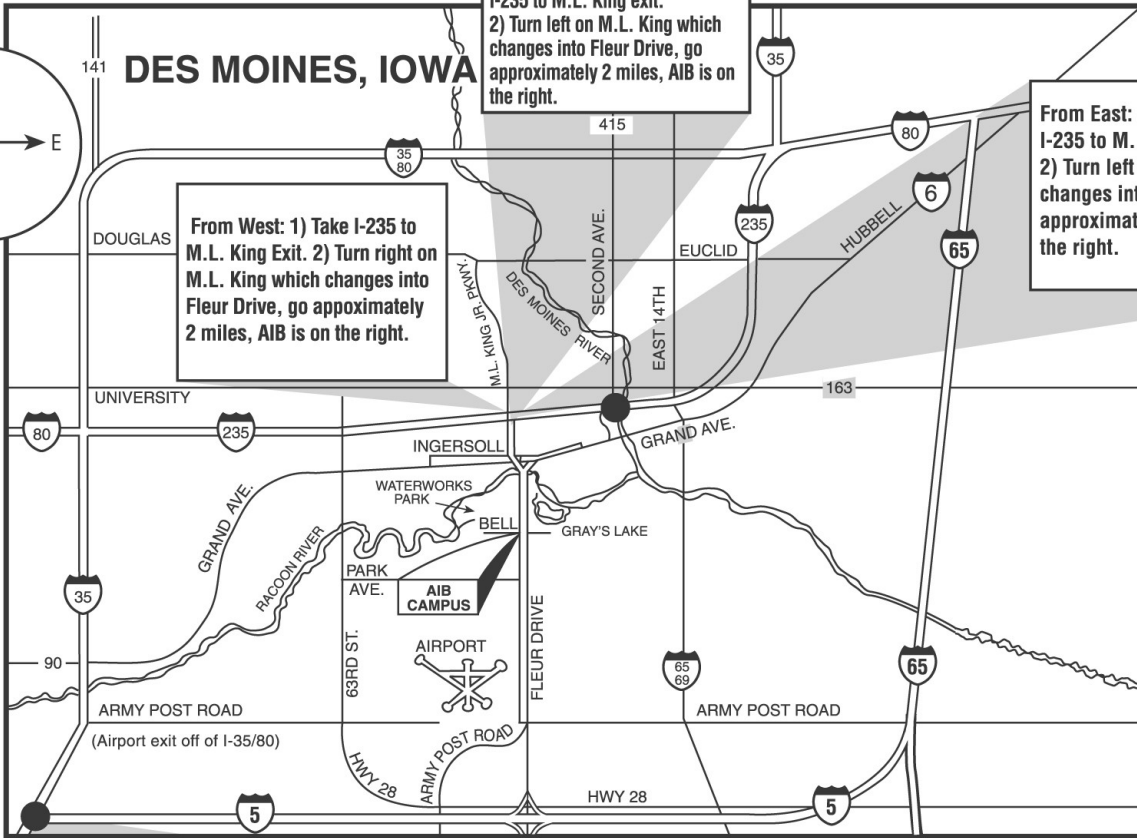

DES MOINES, IOWA

From North: 1) From I-35 take I-235 to M.L. King exit. 2) Turn left on M.L. King which changes into Fleur Drive, go approximately 2 miles, AIB is on the right.

From West: 1) Take I-235 to M.L. King Exit. 2) Turn right on M.L. King which changes into Fleur Drive, go approximately 2 miles, AIB is on the right.

From East: 1) From I-80 take I-235 to M.L. King exit. 2) Turn left on M.L. King which changes into Fleur Drive, go approximately 2 miles, AIB is on the right.

From South: Take I-35 North to exit #68 (West Des Moines, Norwalk, Highway 5). Take Hwy 5 east to exit #97 (Fleur Drive). Go north on Fleur Drive to the AIB Campus, approximately two miles north of the airport.